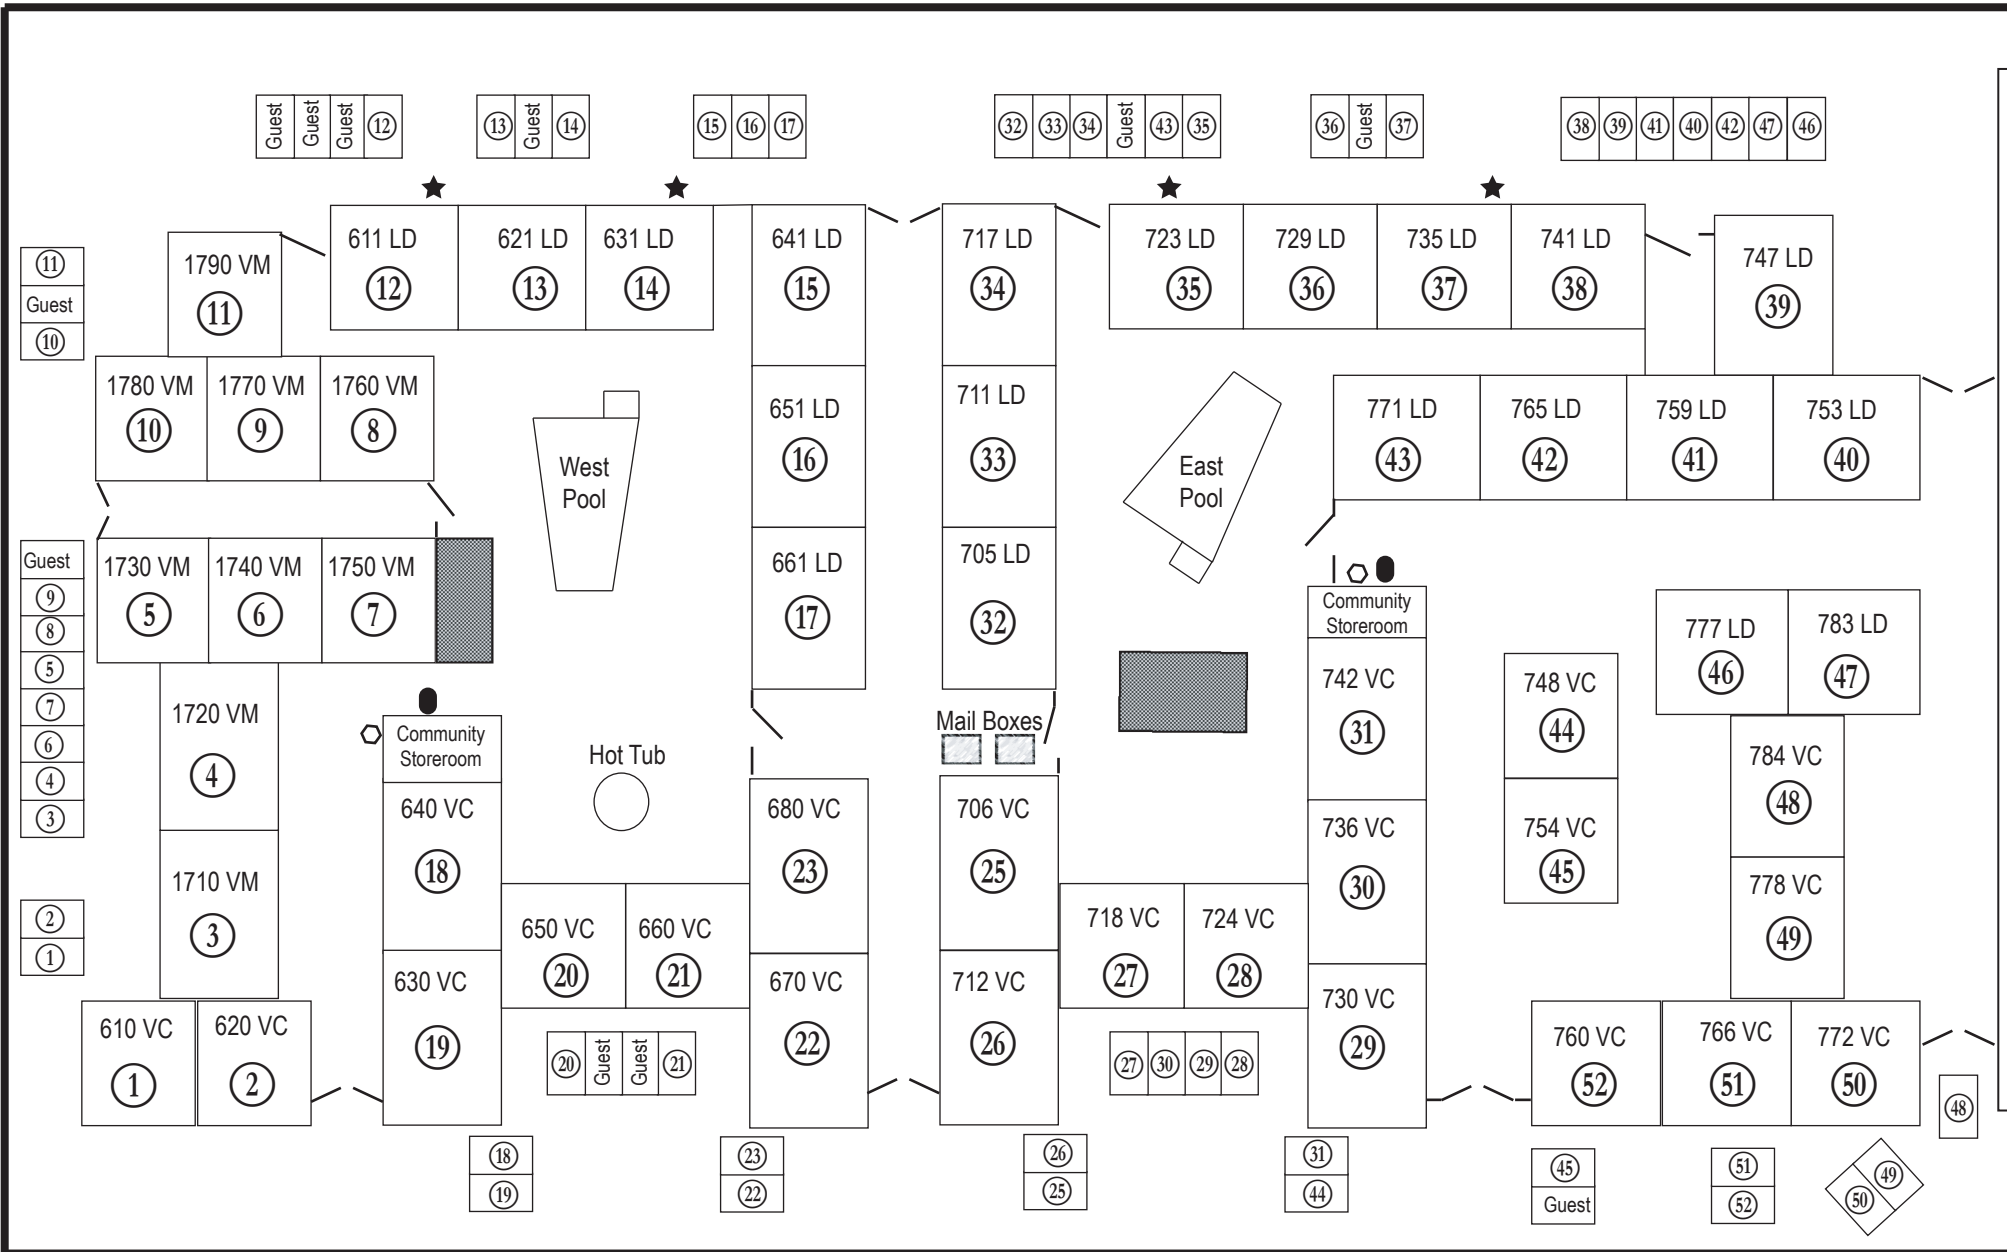

Louise Drive

Via Miraleste

Not to Scale

- ◻ Irrigation Controller
- ★ Water Mains
- Walkway Lighting Controls

Vista Chino

Park Imperial

(24)